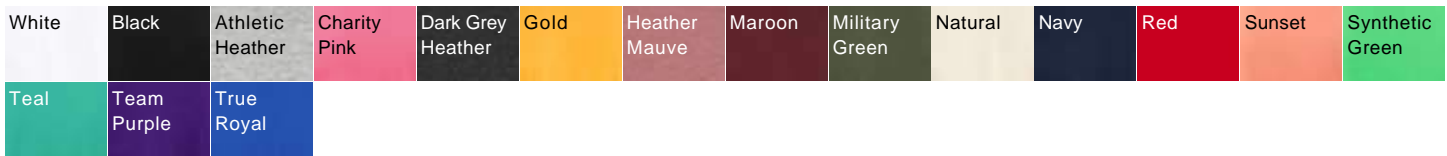

BELLA + CANVAS - Women's Jersey Racerback Tank BELLA + CANVAS® - 6008

- 4.2 oz./yd², 100% Airlume combed and ring-spun cotton, 32 singles
- Alternate Heather colors are 52/48 Airlume combed and ring-spun cotton/polyester
- Pre-shrunk
- Relaxed fit
- Merrowed bottom hem
- Side seams
- Tear away label

This product meets the following Sustainable Style subcategory:

Socially Conscious Manufacturing: This product was made in a facility that partnered with or is accredited by the Fair Labor Association and made in a facility that is WRAP and bluesign certified.

Colors

Finished Measurements

	S	M	L	XL	2XL
Body Length	24 1/4	24 5/8	25 1/8	25 5/8	26 1/8
Chest Width (Laid Flat)	16	16 3/4	17 3/4	18 3/4	19 3/4