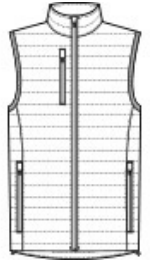

Staying warm while on the go has never been easier with our Packable Puffy Vests. Thanks to a water-repellent fabric coating and finish, you'll remain comfortable no matter where your day takes you.

- 100% polyester shell and lining
- 2.4-ounce, 100% polyfill insulation
- Interior storm flap with chin guard
- Reverse coil zippers
- Zippered chest pocket
- Front zippered pockets with rubber-wrapped zipper pulls
- Adjustable locking draw cord at hem
- Port Pocket™ for decoration access
- Dyed-to-match draw string carrying pouch included

CARE INSTRUCTIONS

Machine wash cold with like colors. Do not bleach. Tumble dry low. Cool iron. Do not use fabric softener. Do not dry clean.

front

back

HOW TO MEASURE

CHEST WIDTH

Measure under the arm and around the fullest part of the chest with arms down, keeping tape horizontal.