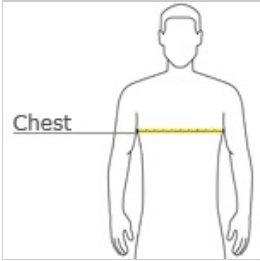

You'll be the biggest fan around of this 100% ring spun cotton tee.

- 4.5-ounce, 100% ring spun cotton, 30 singles
- 90/10 cotton/poly (Athletic Heather)
- 50/50 cotton/poly (Dark Heather Grey, Heather Navy)
- Removable tag for comfort and relabeling
- 1x1 rib knit collar
- Shoulder to shoulder back neck tape

CARE INSTRUCTIONS

Machine wash cold inside out with like colors. Only non-chlorine bleach when needed. Tumble dry low. Do not iron.

front

back

HOW TO MEASURE

CHEST WIDTH

Measure under the arm and around the fullest part of the chest with arms down, keeping tape horizontal.

SIZE CHART

| | S | M | L | XL | 2XL | 3XL | 4XL | 5XL | 6XL |
|-------|-------|-------|-------|-------|-------|-------|-------|-------|-------|
| Chest | 35-37 | 38-40 | 41-43 | 44-46 | 47-49 | 50-53 | 54-57 | 58-60 | 61-63 |